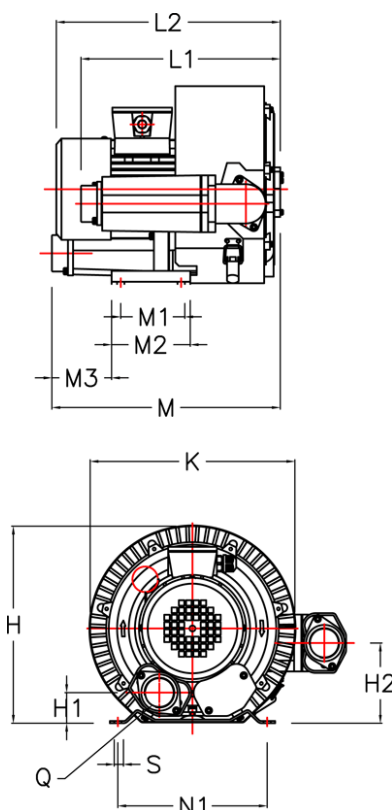

# Data Sheet

Article number: 276163555011

Description: KLEEblower KB6355 5,5/6,3 kW  
3x230/400V 50/60Hz double stage

## Measures

H = 416.5	M2 = 180
H1 = 98	M3 = 252
H2 = 158	N1 = 290
K = 424	Noise level dB 50/60Hz = 75/79
L1 = 380	Q = 2-PF 2" (NPT 2")
L2 = 618	S = 4 x Ø15
M = 598	
M1 = 140	